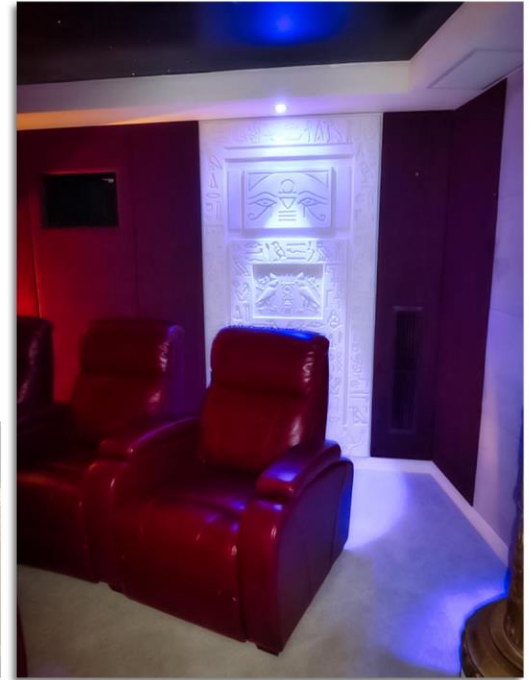

THE DARK CRYSTAL

PROJECTIONDREAMS
1977 THE DEFINITIVE AUDIO VISUAL EXPERIENCE THX

THE
VELVET
ROOM

STARGÅTE

GUCCI

CASINO ROYALE

7

BENTLEY