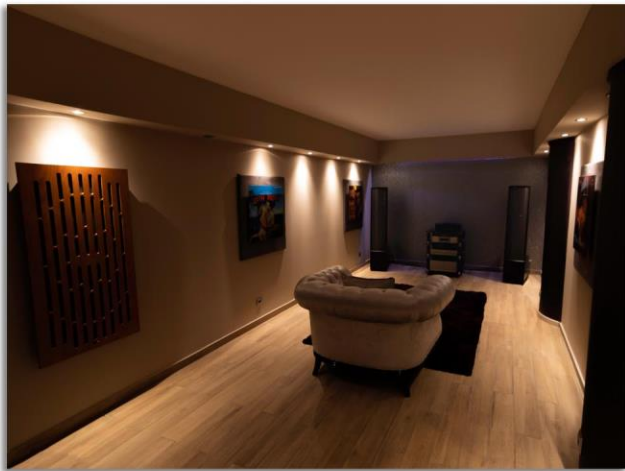

On the following pages we're sharing with you some of our favourite custom installs.

CARVOEIRO

ALMANCIL

ALMANCIL

SHOWROOM

PRAIA DA
LUZ

THE
STUDDIE
CINE-LOUNGE

THE MONROE